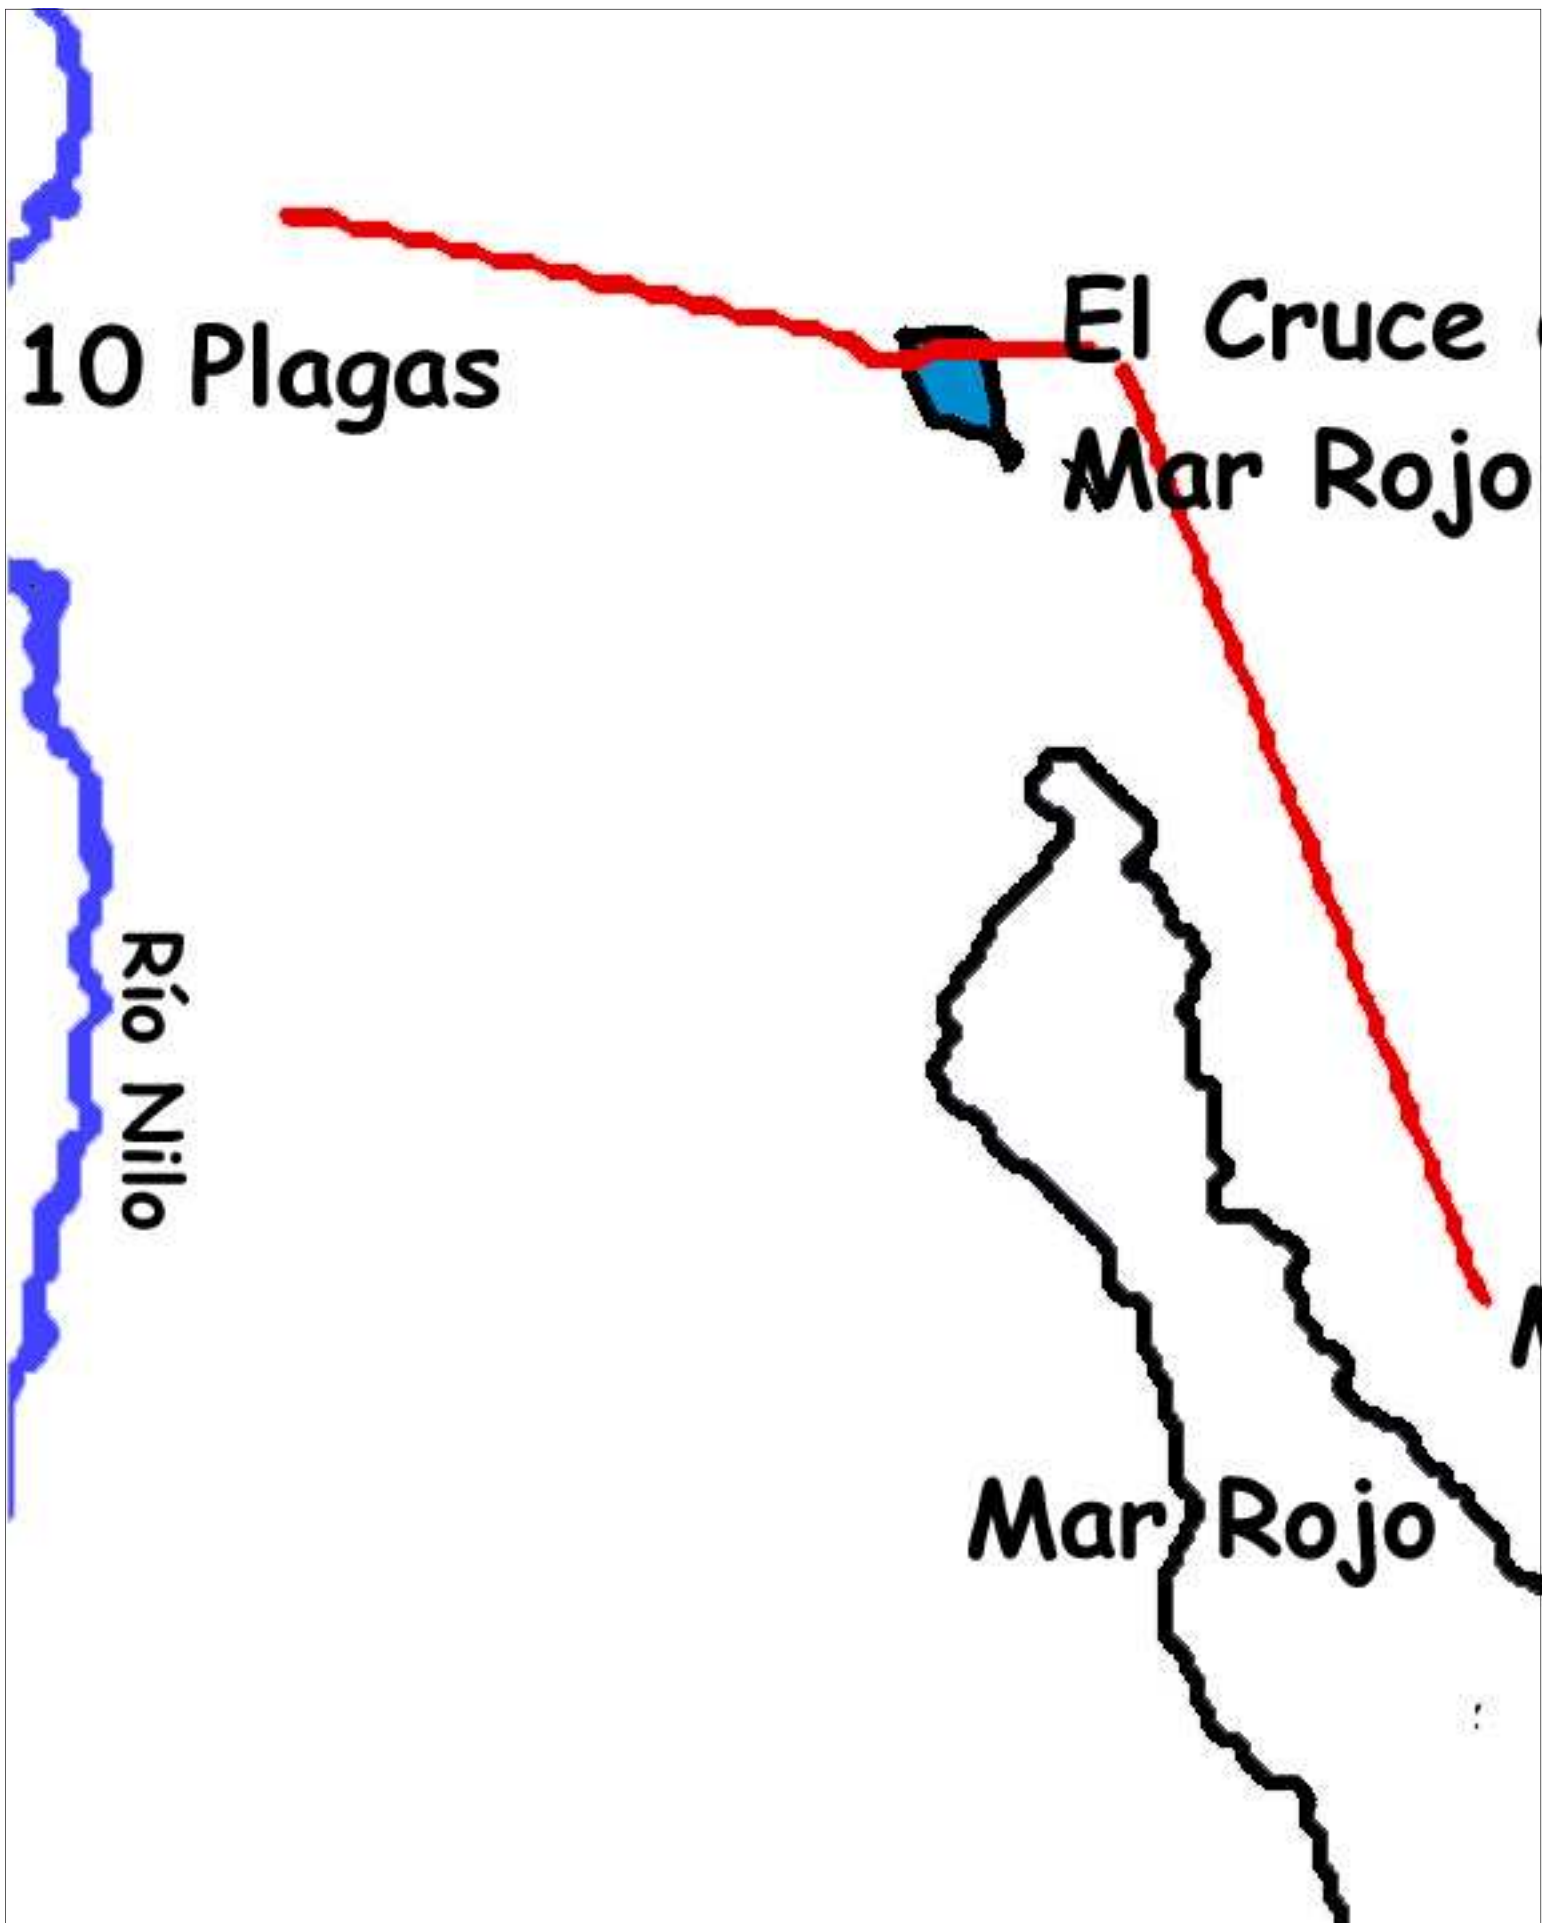

Egypt to Canaan Alternative Maps

The maps in this document are for the Sunday School learning activity Egypt to Canaan at www.GospelHall.org. Map objects and instructions are included on the other document. The maps in this document are bi-lingual. Pages 2-10 are in Spanish. Pages 11-29 are in English.

The maps are also designed to save ink on your printer. The background is in write instead of blue and brown.

Mar Mediterráneo

Egipto

Gosen

Esclavitud

El Nacimiento de Israel

ides - Exploradores

Mediterranean

The Birth of Israel

n Sea

Co

Sunday School Lesson Activities
at www.GospelHall.org

Bat
Jer

Desert of Zin

adesh - Mission of e Spies