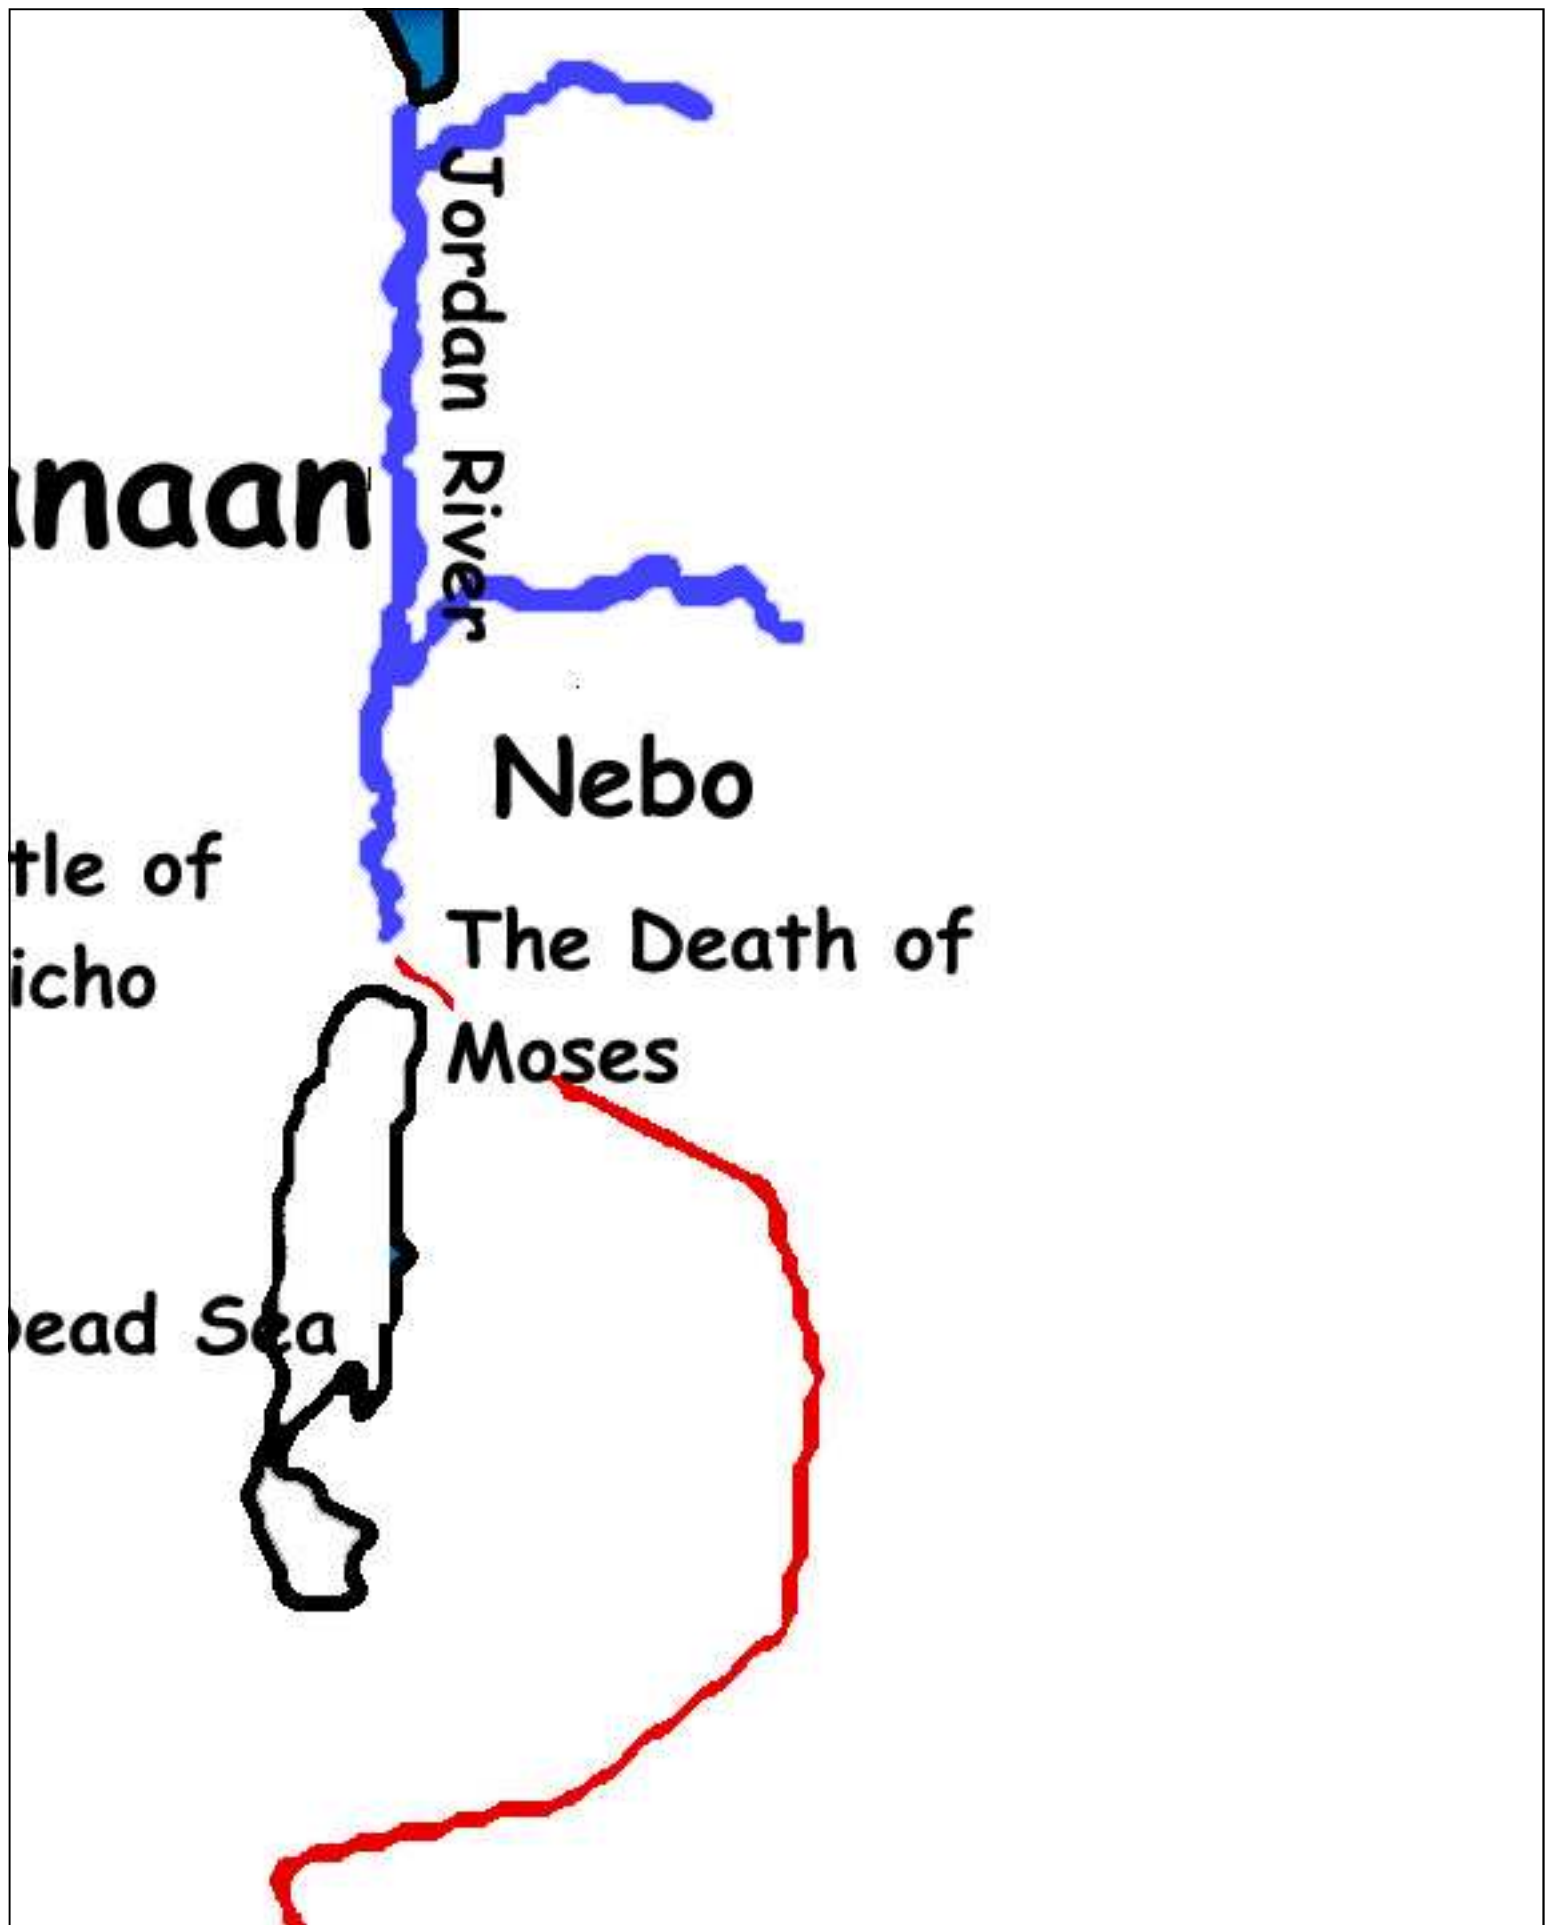

Egypt to Canaan Alternative Maps

The maps in this document are for the Sunday School learning activity Egypt to Canaan at www.GospelHall.org. Map objects and instructions are included on the other document. The maps in this document are bi-lingual. Pages 2-10 are in Spanish. Pages 11-29 are in English.

The maps are also designed to save ink on your printer. The background is in write instead of blue and brown.

Mar Mediterráneo

Egipto

Gosen

Esclavitud

El Nacimiento de Israel

ides - Exploradores

Mediterranean

The Birth of Israel

n Sea

Co

Sunday School Lesson Activities
at www.GospelHall.org

Bat
Jer

Desert of Zin

adesh - Mission of e Spies