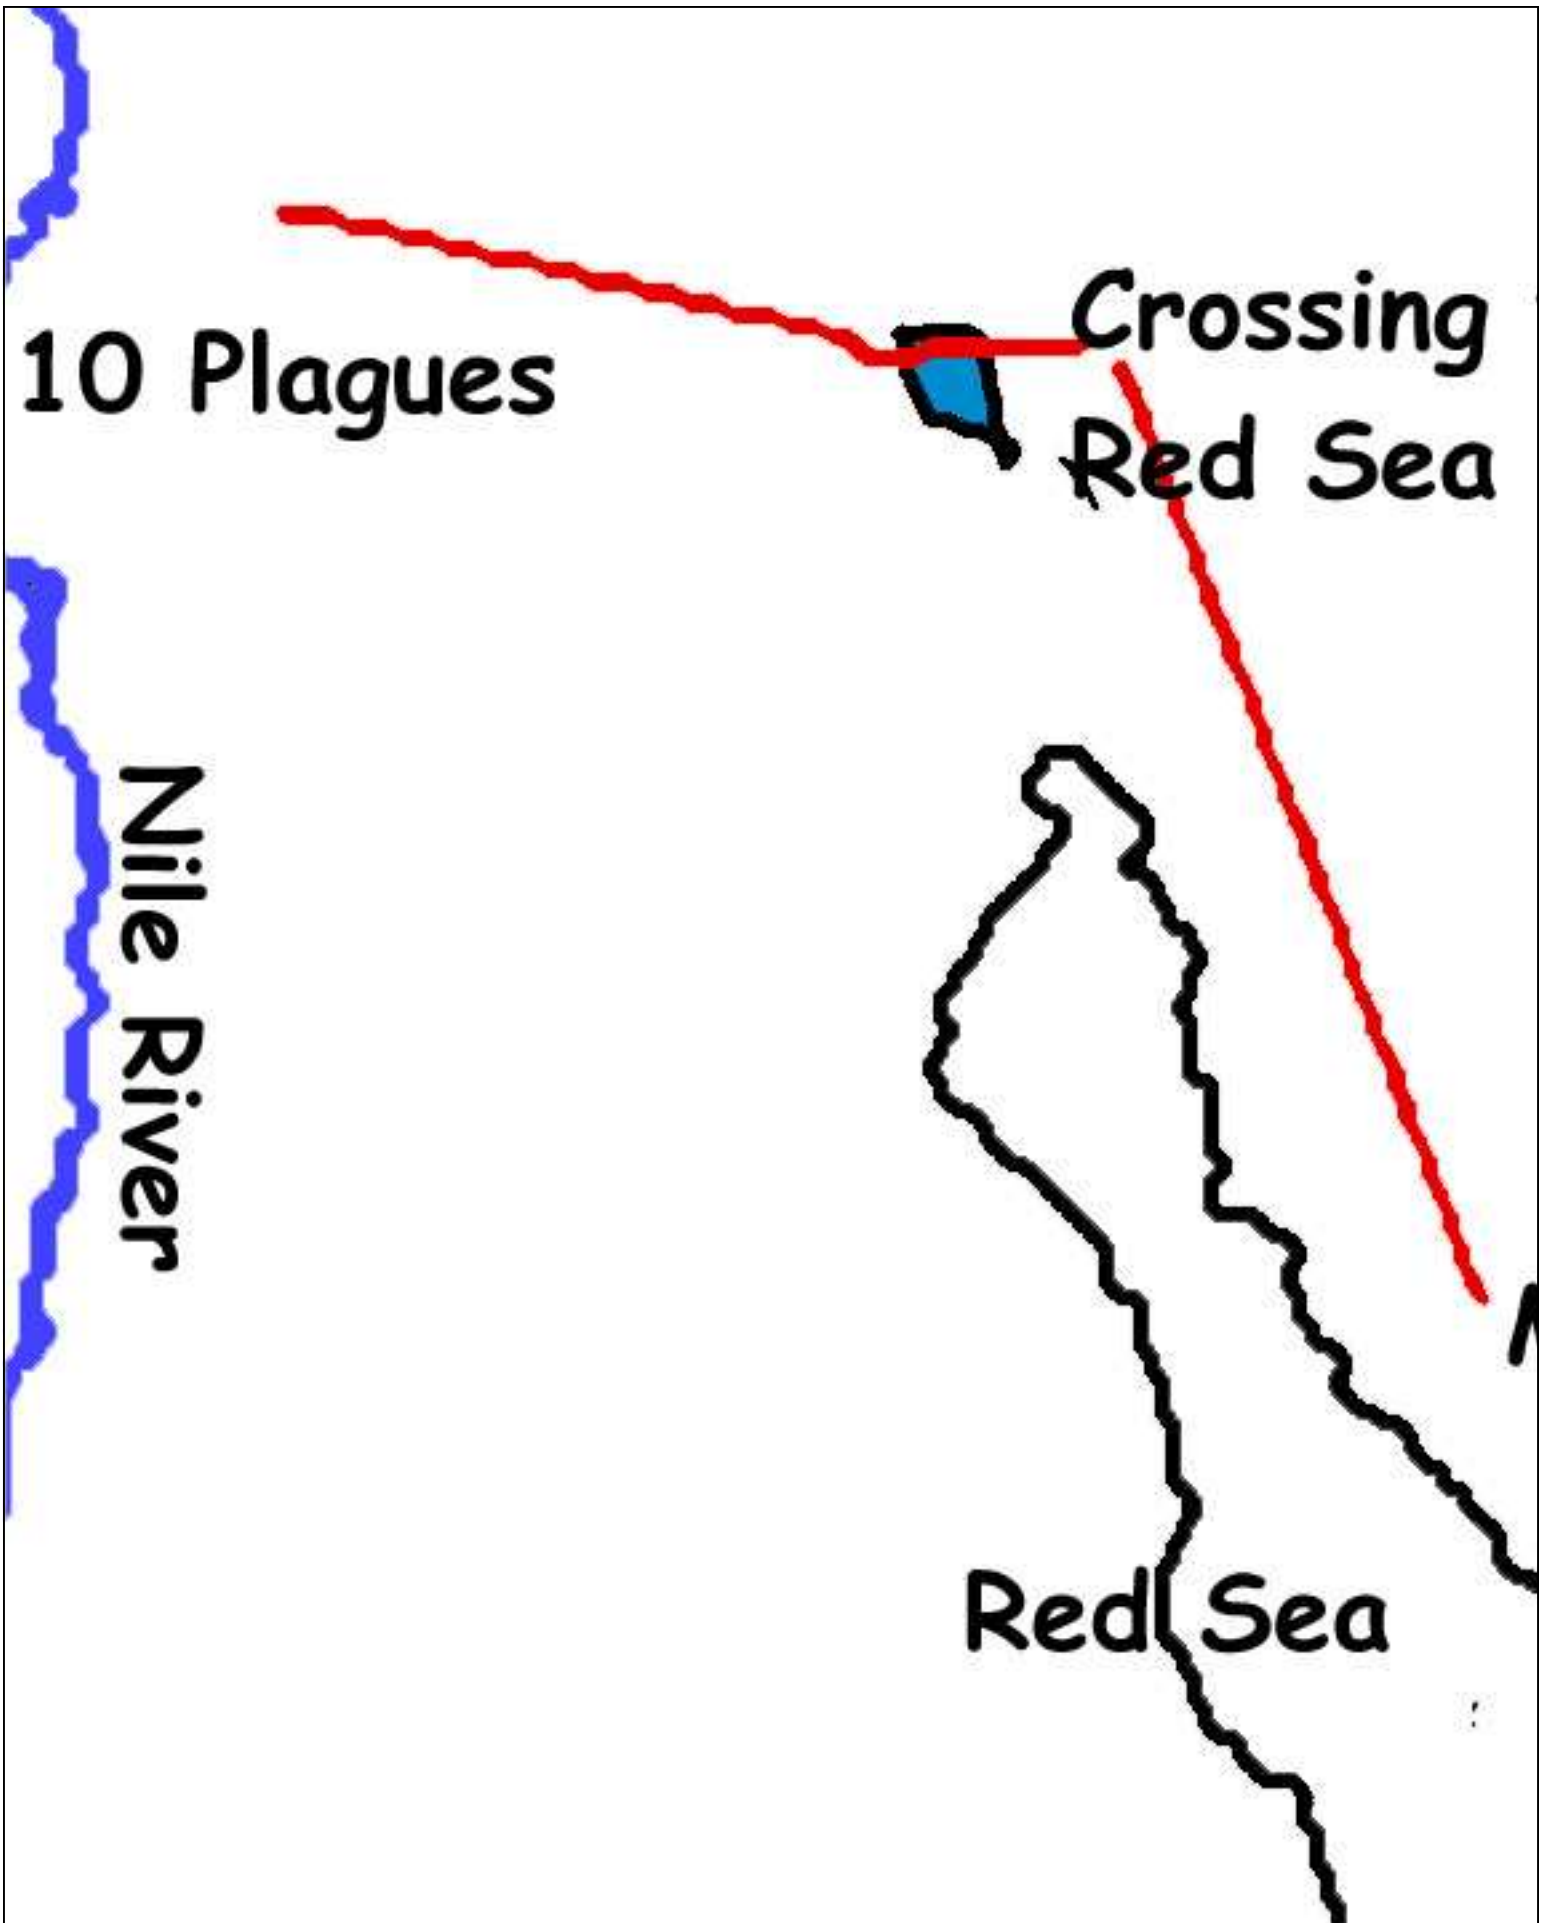

Egypt to Canaan Alternative Maps

The maps in this document are for the Sunday School learning activity Egypt to Canaan at www.GospelHall.org. Map objects and instructions are included on the other document. The maps in this document are bi-lingual. Pages 2-10 are in Spanish. Pages 11-29 are in English.

The maps are also designed to save ink on your printer. The background is in write instead of blue and brown.

Mar Mediterráneo

Egipto

Gosen

Esclavitud

El Nacimiento de Israel

ides - Exploradores

Mediterranean

The Birth of Israel

n Sea

Co

Sunday School Lesson Activities
at www.GospelHall.org

Bat
Jer

Desert of Zin

adesh - Mission of e Spies