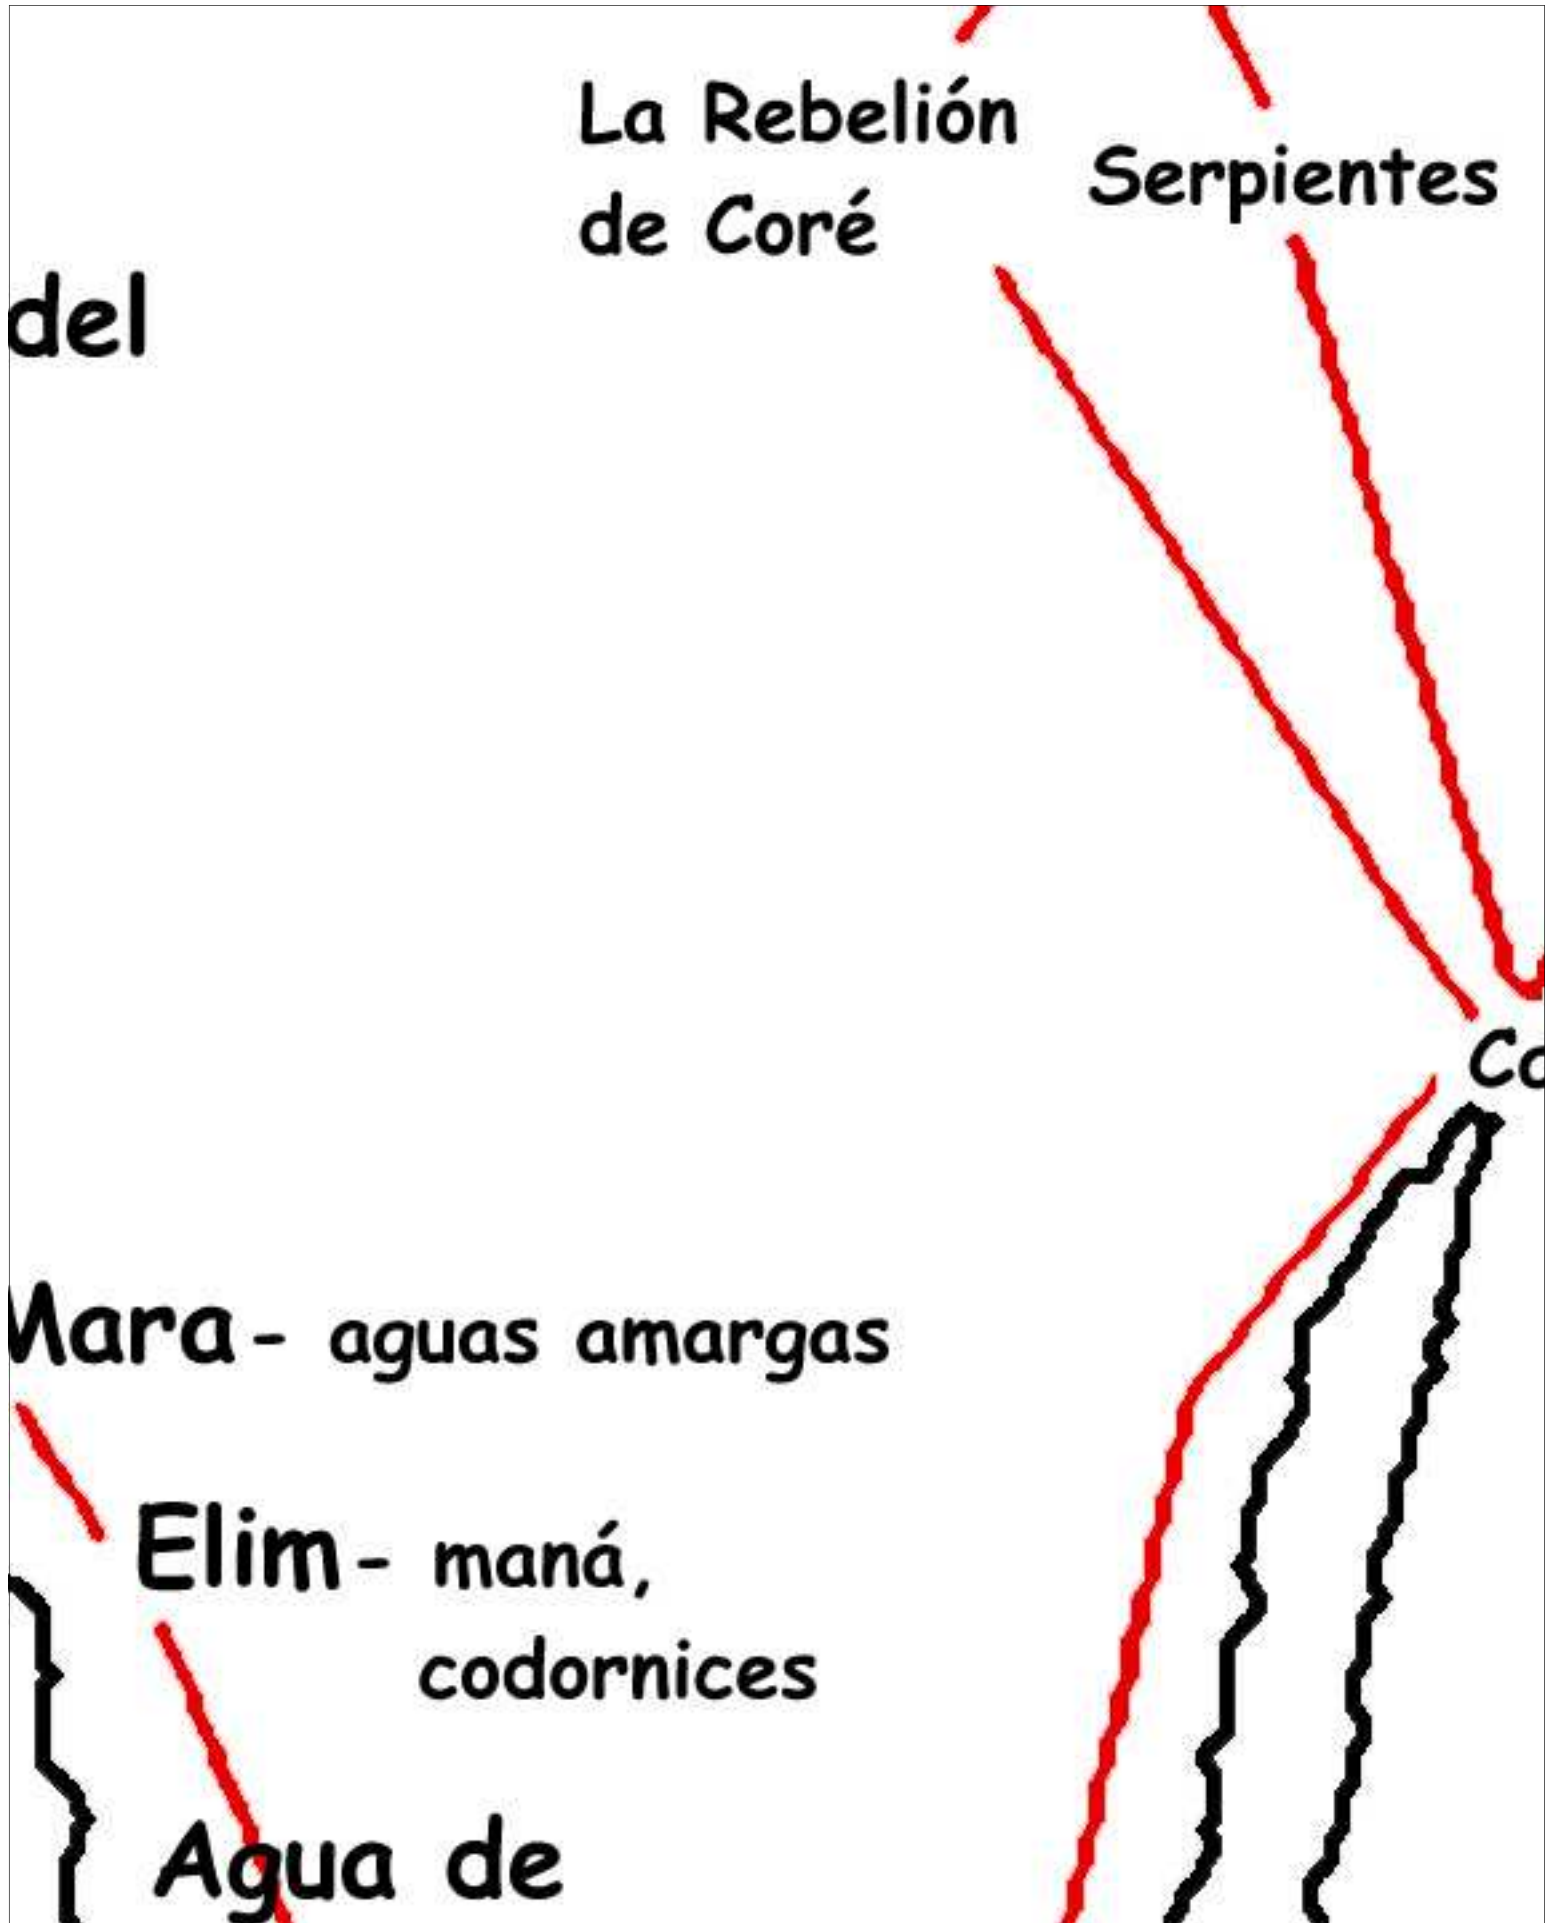

Egypt to Canaan Alternative Maps

The maps in this document are for the Sunday School learning activity Egypt to Canaan at www.GospelHall.org. Map objects and instructions are included on the other document. The maps in this document are bi-lingual. Pages 2-10 are in Spanish. Pages 11-29 are in English.

The maps are also designed to save ink on your printer. The background is in write instead of blue and brown.

Mar Mediterráneo

Egipto

Gosen

Esclavitud

El Nacimiento de Israel

ides - Exploradores

Mediterranean